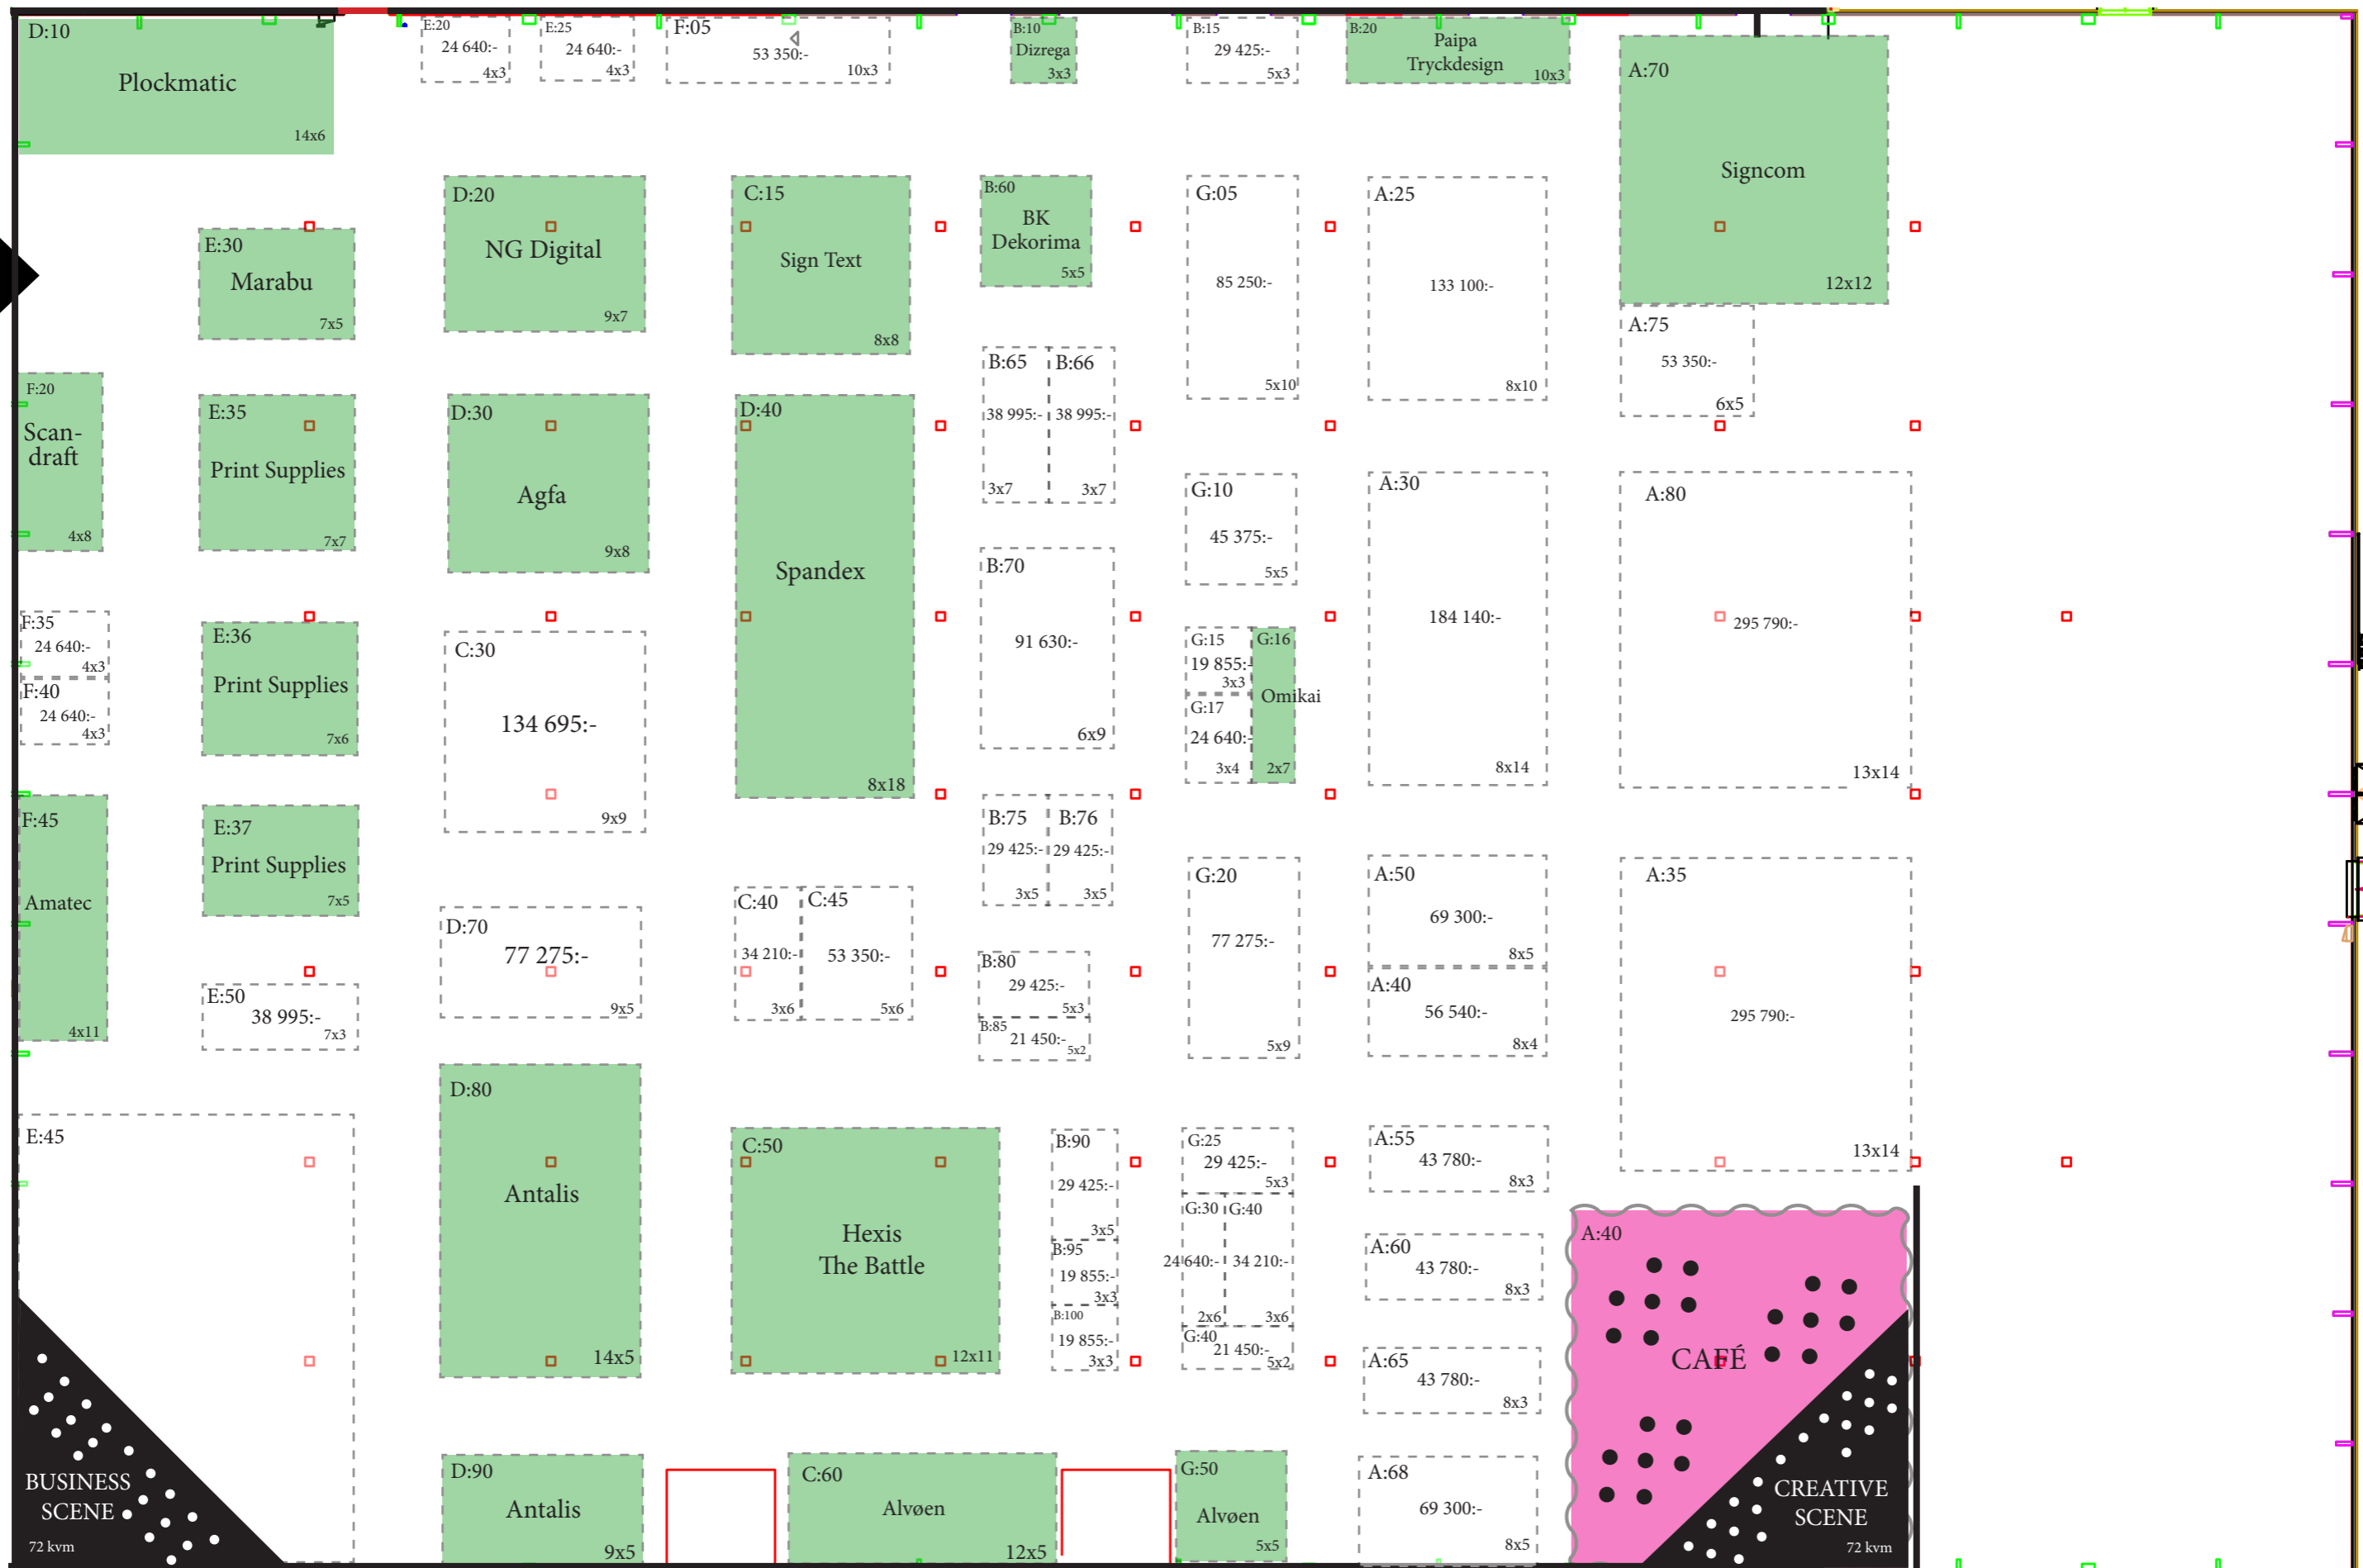

Inggang

BUSINESS SCENE
72 kvm

CAFÉ
72 kvm

CREATIVE SCENE
72 kvm